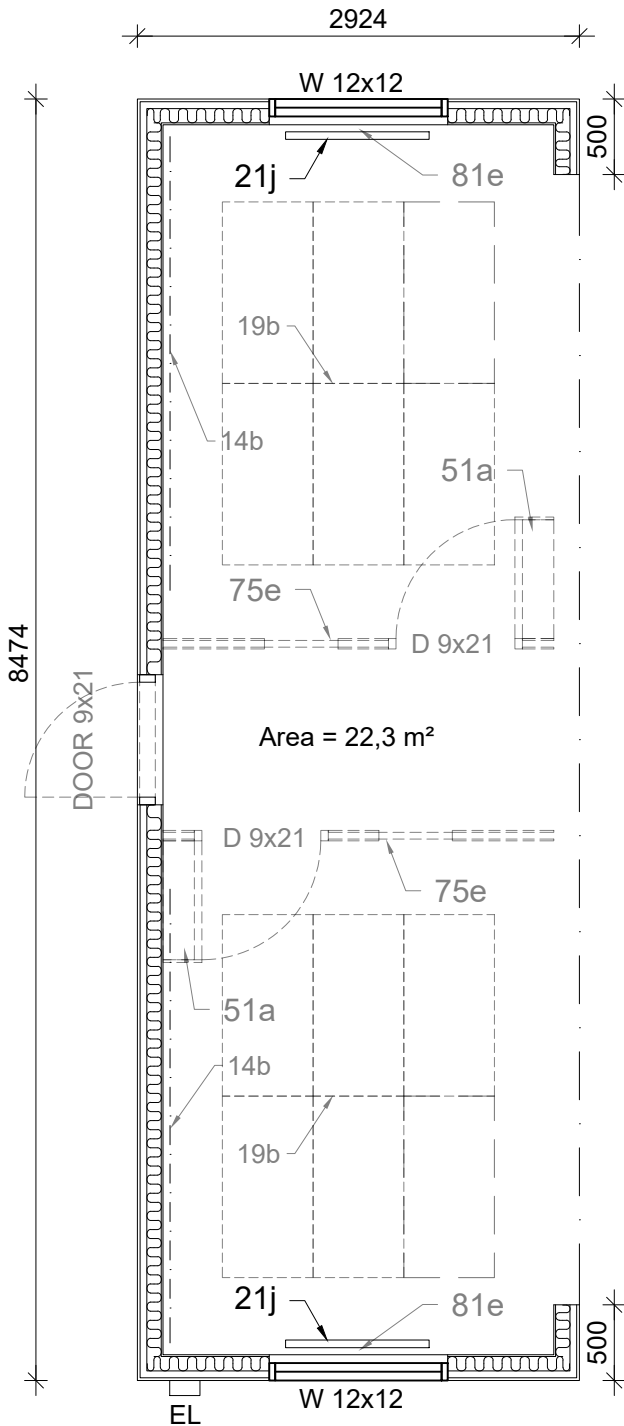

- Wall finish: chipboard
- Room height: 2400 mm
- Area: 22,3 m²

INCLUDED		
Pos.	Option	Pieces
21j	Radiator Ensto 1000 W (1500W FIN)	2
76a	Window blinds	2

Number of optional items chosen on the order sheet

Scale:
1:50

Revision:

Date of revision: